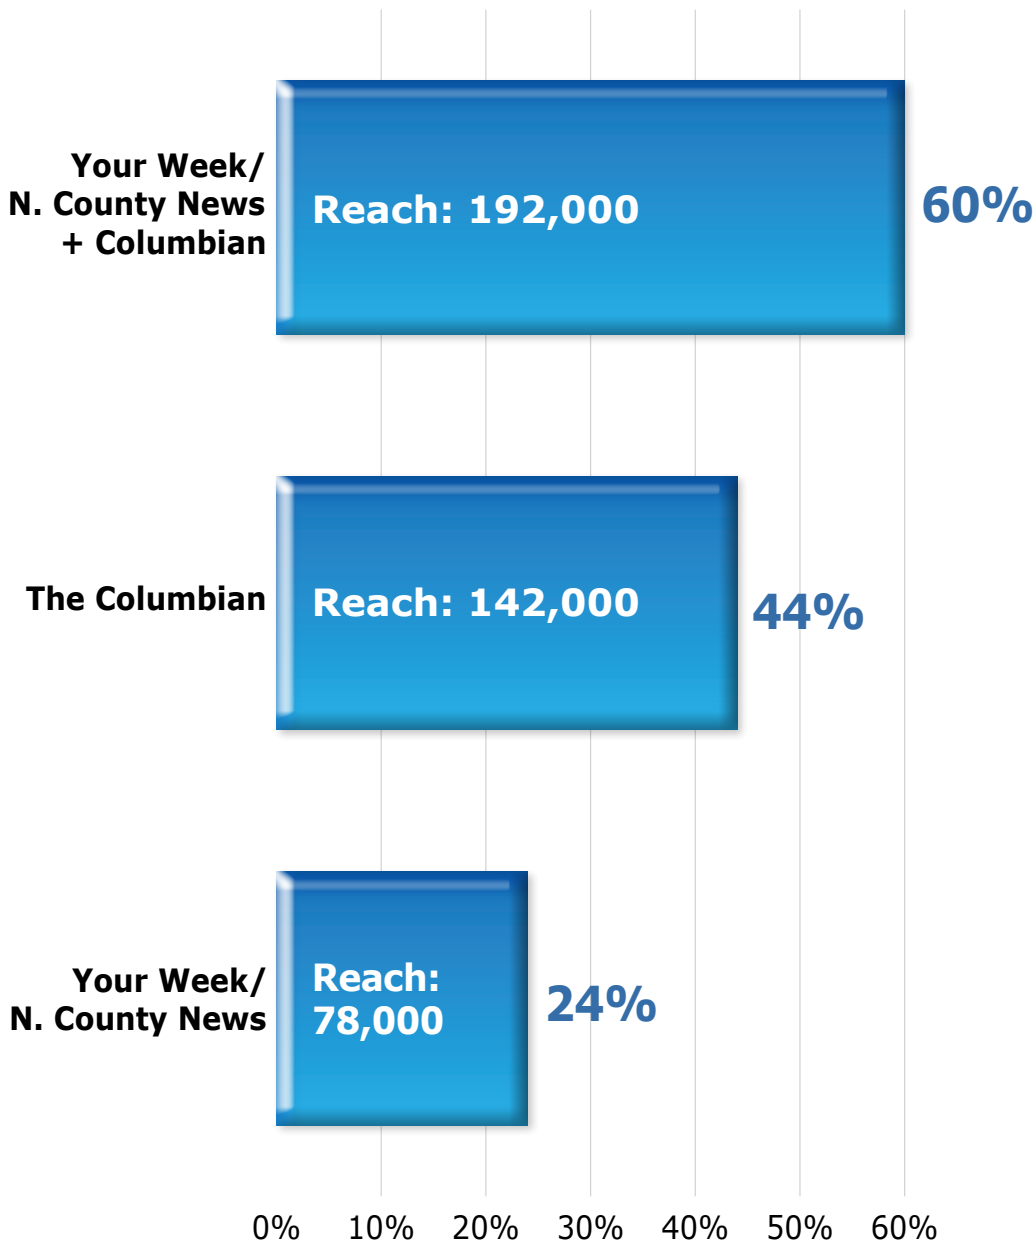

your week/n. county news

The Columbian and Your Week/North County News COMBO reaches 60% of the market each week

Base: Clark County Adults (320,800)

Source: 2011 Thoroughbred Research Group