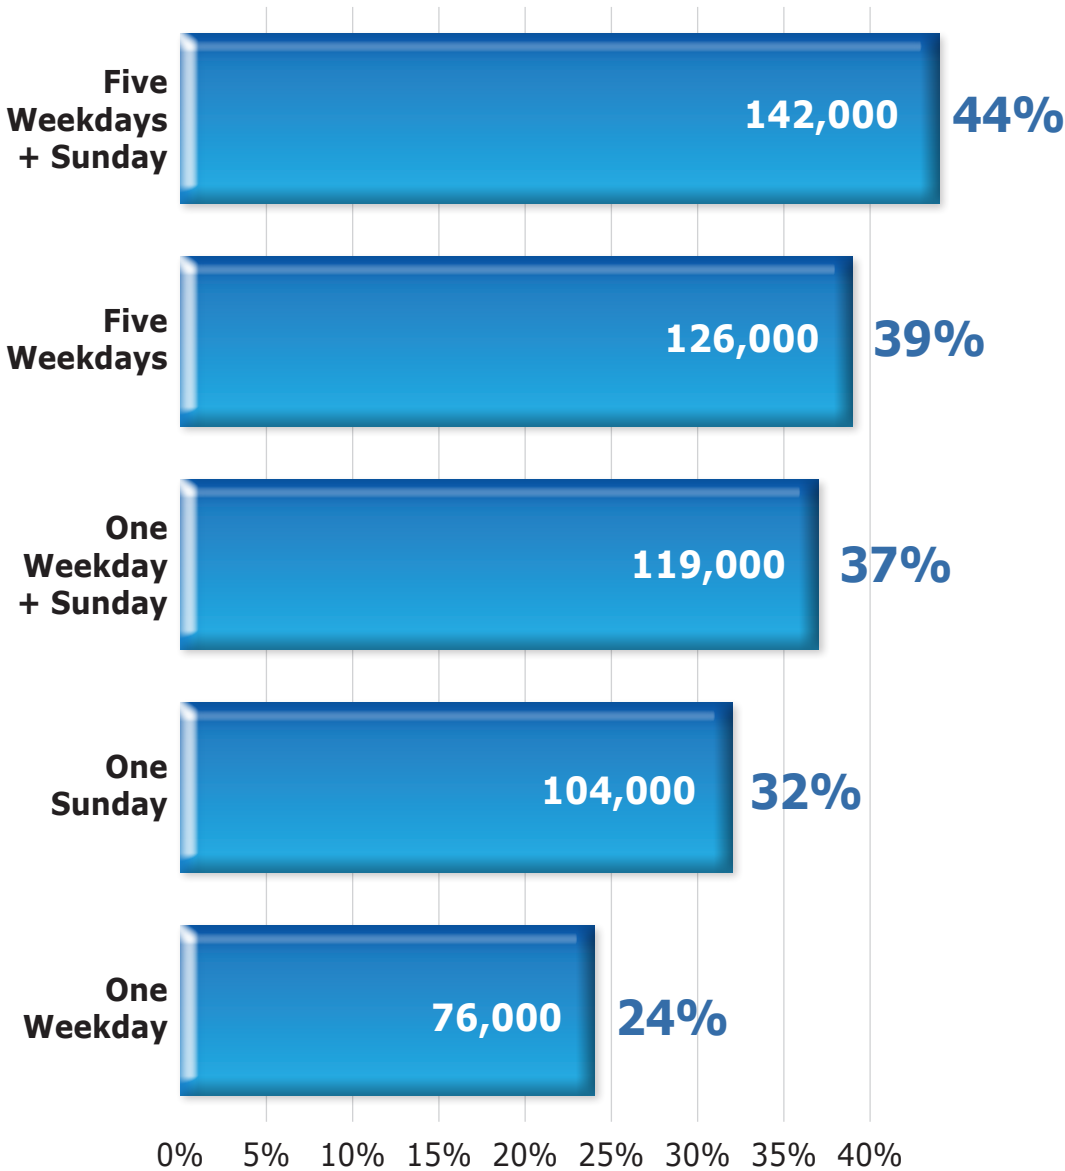

# weekly reach

**During a typical week, The Columbian reaches almost 3 of 5 Clark County adults**

**Base:** Clark County Adults (320,800)

**Source:** 2011 Thoroughbred Research Group