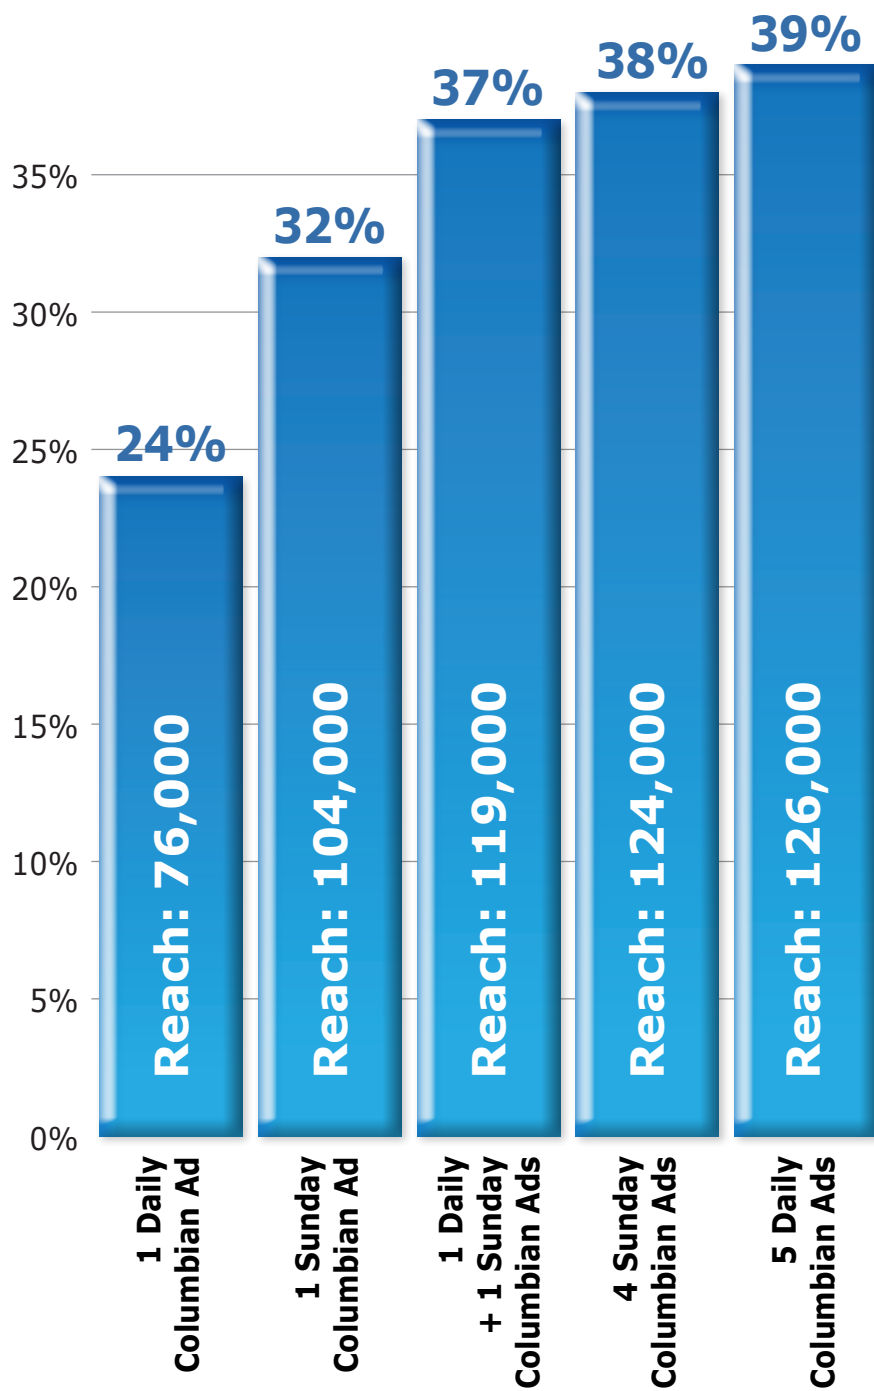

increase reach

Increase your reach of Clark County with
FREQUENCY OF ADVERTISING

Daily & Sunday Combination reaches 1 in 3 Clark County adults

Base: Clark County Adults (320,800)

Source: 2011 Thoroughbred Research Group